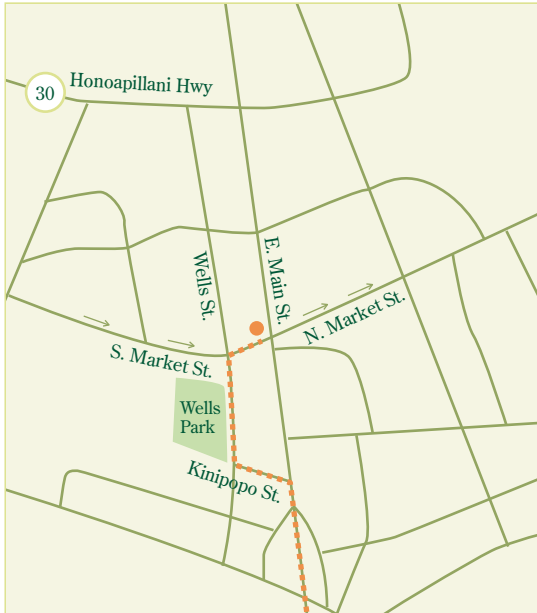

DOWLING COMPANY, INC.

BUILDING IN BALANCE®

2005 Main Street
Wailuku, Maui, HI 96793
Phone: 808-244-1500

Kahului Airport to Dowling Company, Inc.

- Exit Airport on Keolani Place.
- Take the right lane onto Haleakala Hwy then merge onto Hana Hwy (Hwy 36).
- Hana Hwy will take you onto Kaahumanu Ave (hwy 32).
- Kaahumanu Ave will become Main Street in Wailuku town.
- After you pass the bridge, get onto the left lane to take a left onto Kinipopo Street which will become Wells Street.
- Take a right onto Market Street. (Market Street is a one way street.)
- Our office is located on the left, corner of Main and Market Street. The entrance to Dowling Company is on Main Street.
- Parking is available in our parking lot or along the street.