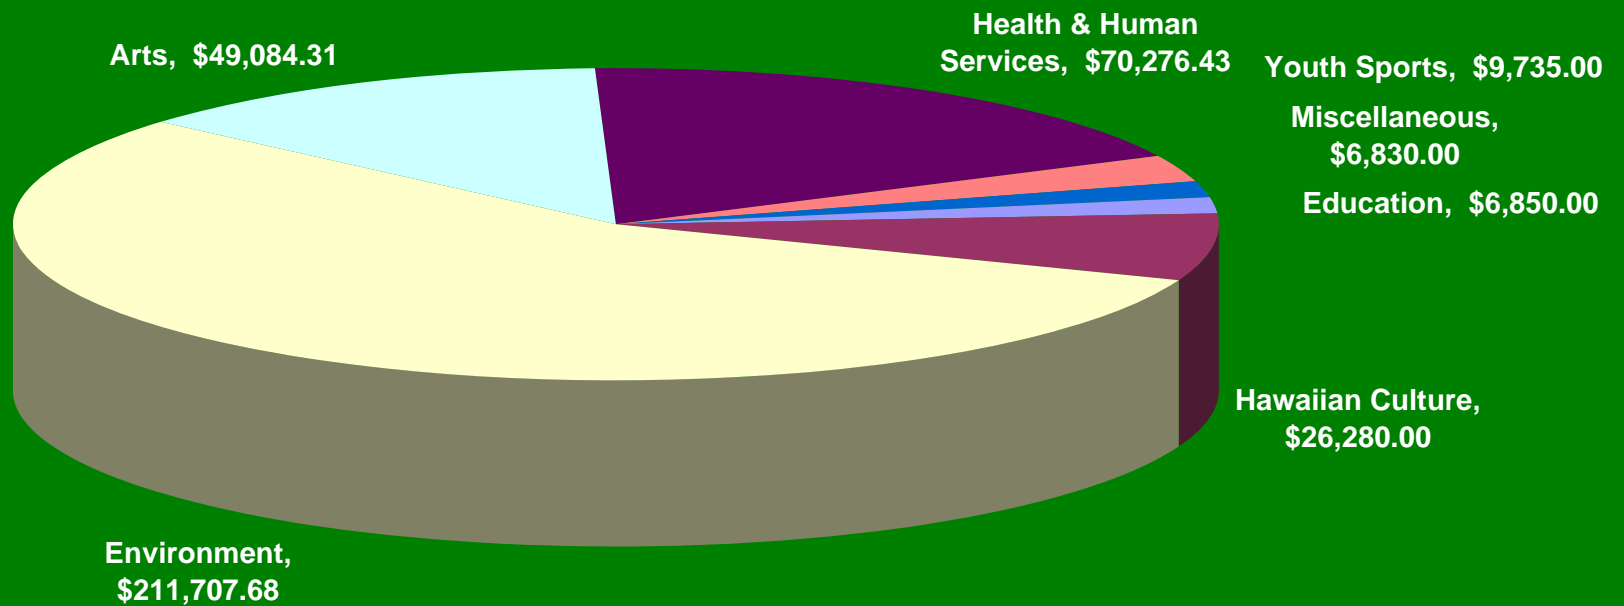

**Dowling Community Improvement Foundation
2009 Charitable Donations
\$380,763.42**

Dowling Community Improvement Foundation - 2009 Year-to-Date Charitable Contribution Recipients

All Pono	Maui Arts & Cultural Center
Aloha First / Na Kupuna O Maui	Maui Bronco All-Star Team
American Cancer Society	Maui Chamber of Commerce
Baldwin High School	Maui Contractors Association
Baldwin High School Baseball	Maui County Bar Association
Baldwin High School Basketball	Maui County Farm Bureau
Baldwin High School Project Graduation	Maui Economic Development Board, Inc.
Big Brothers Big Sisters Maui	Maui High School Baseball
Binhi At Ani	Maui Interscholastic League
Boys & Girls Club of Maui	Maui Junior Golf Association
Children's Organ Transplant Association	Maui Memorial Medical Foundation
Christ the King School	Maui Police Relief Association
Department of Education	Maui United Soccer Club
Emmanuel Lutheran School	Mental Health Association of Maui
Friends of Lahainaluna Football	Military Order of the Purple Heart
Habitat for Humanity Maui	Music Ministry of Maui Inc.
Haiku School PTA	Na Hoaloha
Halau Na Lei Kaumaka O Uka	Na Wahine Basketball Club
Hawaii Childrens Cancer Foundation	Neighborhood Place of Wailuku
Hawaii Council for the Humanities	Nisei Veterans Memorial Center
Hawaii Nature Center	Natural Resources Defense Council
Hawaii Opera Theatre	Pacific Cancer Foundation
Hawaii Renewable Energy Alliance	Pono Athletic Club
Hawaiian Canoe Club	Technology Masters 4-H Club
Hawaiian Community Assets	The Amazon Conservation Team
Hospitality Sales & Marketing Association, Maui Chapter	The Nature Conservancy
Hui Noeau Visual Arts Center	University of Hawaii Foundation
Iao School Renaissance Ke'Ala Hou Educational Foundation	University of Hawaii Foundation - Maui Community College
Iao School Robotics Botball	Upcountry Elite Basketball
Institute for International Urban Development	United States Green Building Council - Hawaii Chapter
Isaiah Academy for Excellence	Valley Isle Road Runners
Japanese Cultural Society of Maui	Visitor Industry Charity Walk
Kamehameha Schools Maui	Waihee School
Kaunoa Senior Services	Wailuku Bruisers Soccer Club
Keawalai Congregational Church	
Kihei Canoe Club	
Kihei Little League	
King Kekaulike High School PTSA	
Kula Community Association	
Kula Elementary PTA	
Lahaina Restoration Foundation	
Lahainaluna High School Class Challenge	
Lahainaluna High School Foundation	
March of Dimes	
Maui Adult Daycare Center	